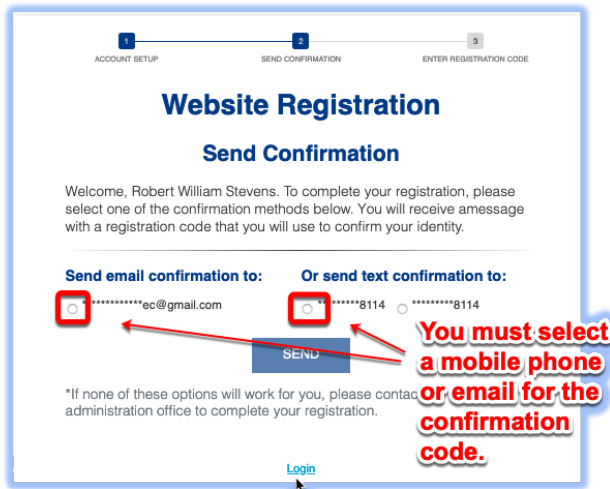

https://members.michiganmasons.org

The new website did not import your username and password from the previous website. You are required to register, one time. Thereafter you will simply login.

To register follow along.

1. Click on Register

2. Enter your information

3. Verify where your confirmation code will go. Email or text message.

4. Check email or text for code.

Once you enter the code you are in. Your screen will look similar to this: