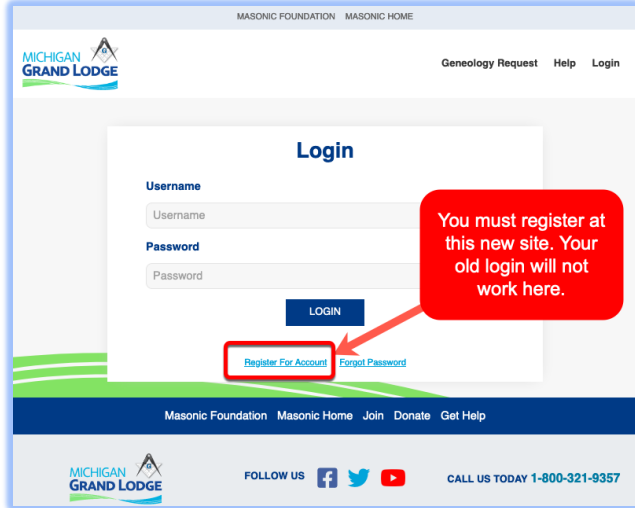

https://members.michiganmasons.org

The new website did not import your username and password from the previous website. You are required to register, one time. Thereafter you will simply login.

To register follow along.

1. Click on Register

2. Enter your information

3. Verify where your confirmation code will go. Email or text message.

4. Check email or text for code.

Once you enter the code you are in. Your screen will look similar to this: