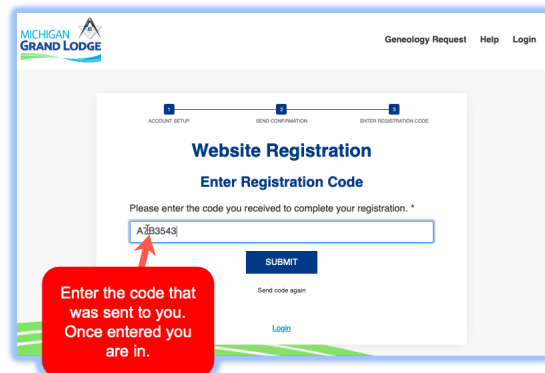

https://members.michiganmasons.org

The new website did not import your username and password from the previous website. You are required to register, one time. Thereafter you will simply login.

To register follow along.

1. Click on Register

2. Enter your information

3. Verify where your confirmation code will go. Email or text message.

4. Check email or text for code.

Once you enter the code you are in. Your screen will look similar to this: