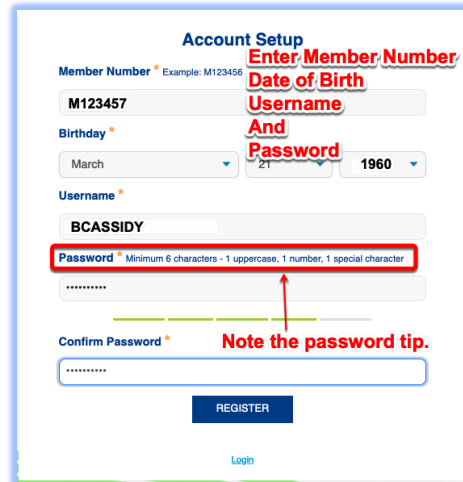

https://members.michiganmasons.org

The new website did not import your username and password from the previous website. You are required to register, one time. Thereafter you will simply login.

To register follow along.

1. Click on Register

2. Enter your information

3. Verify where your confirmation code will go. Email or text message.

4. Check email or text for code.

Once you enter the code you are in. Your screen will look similar to this: